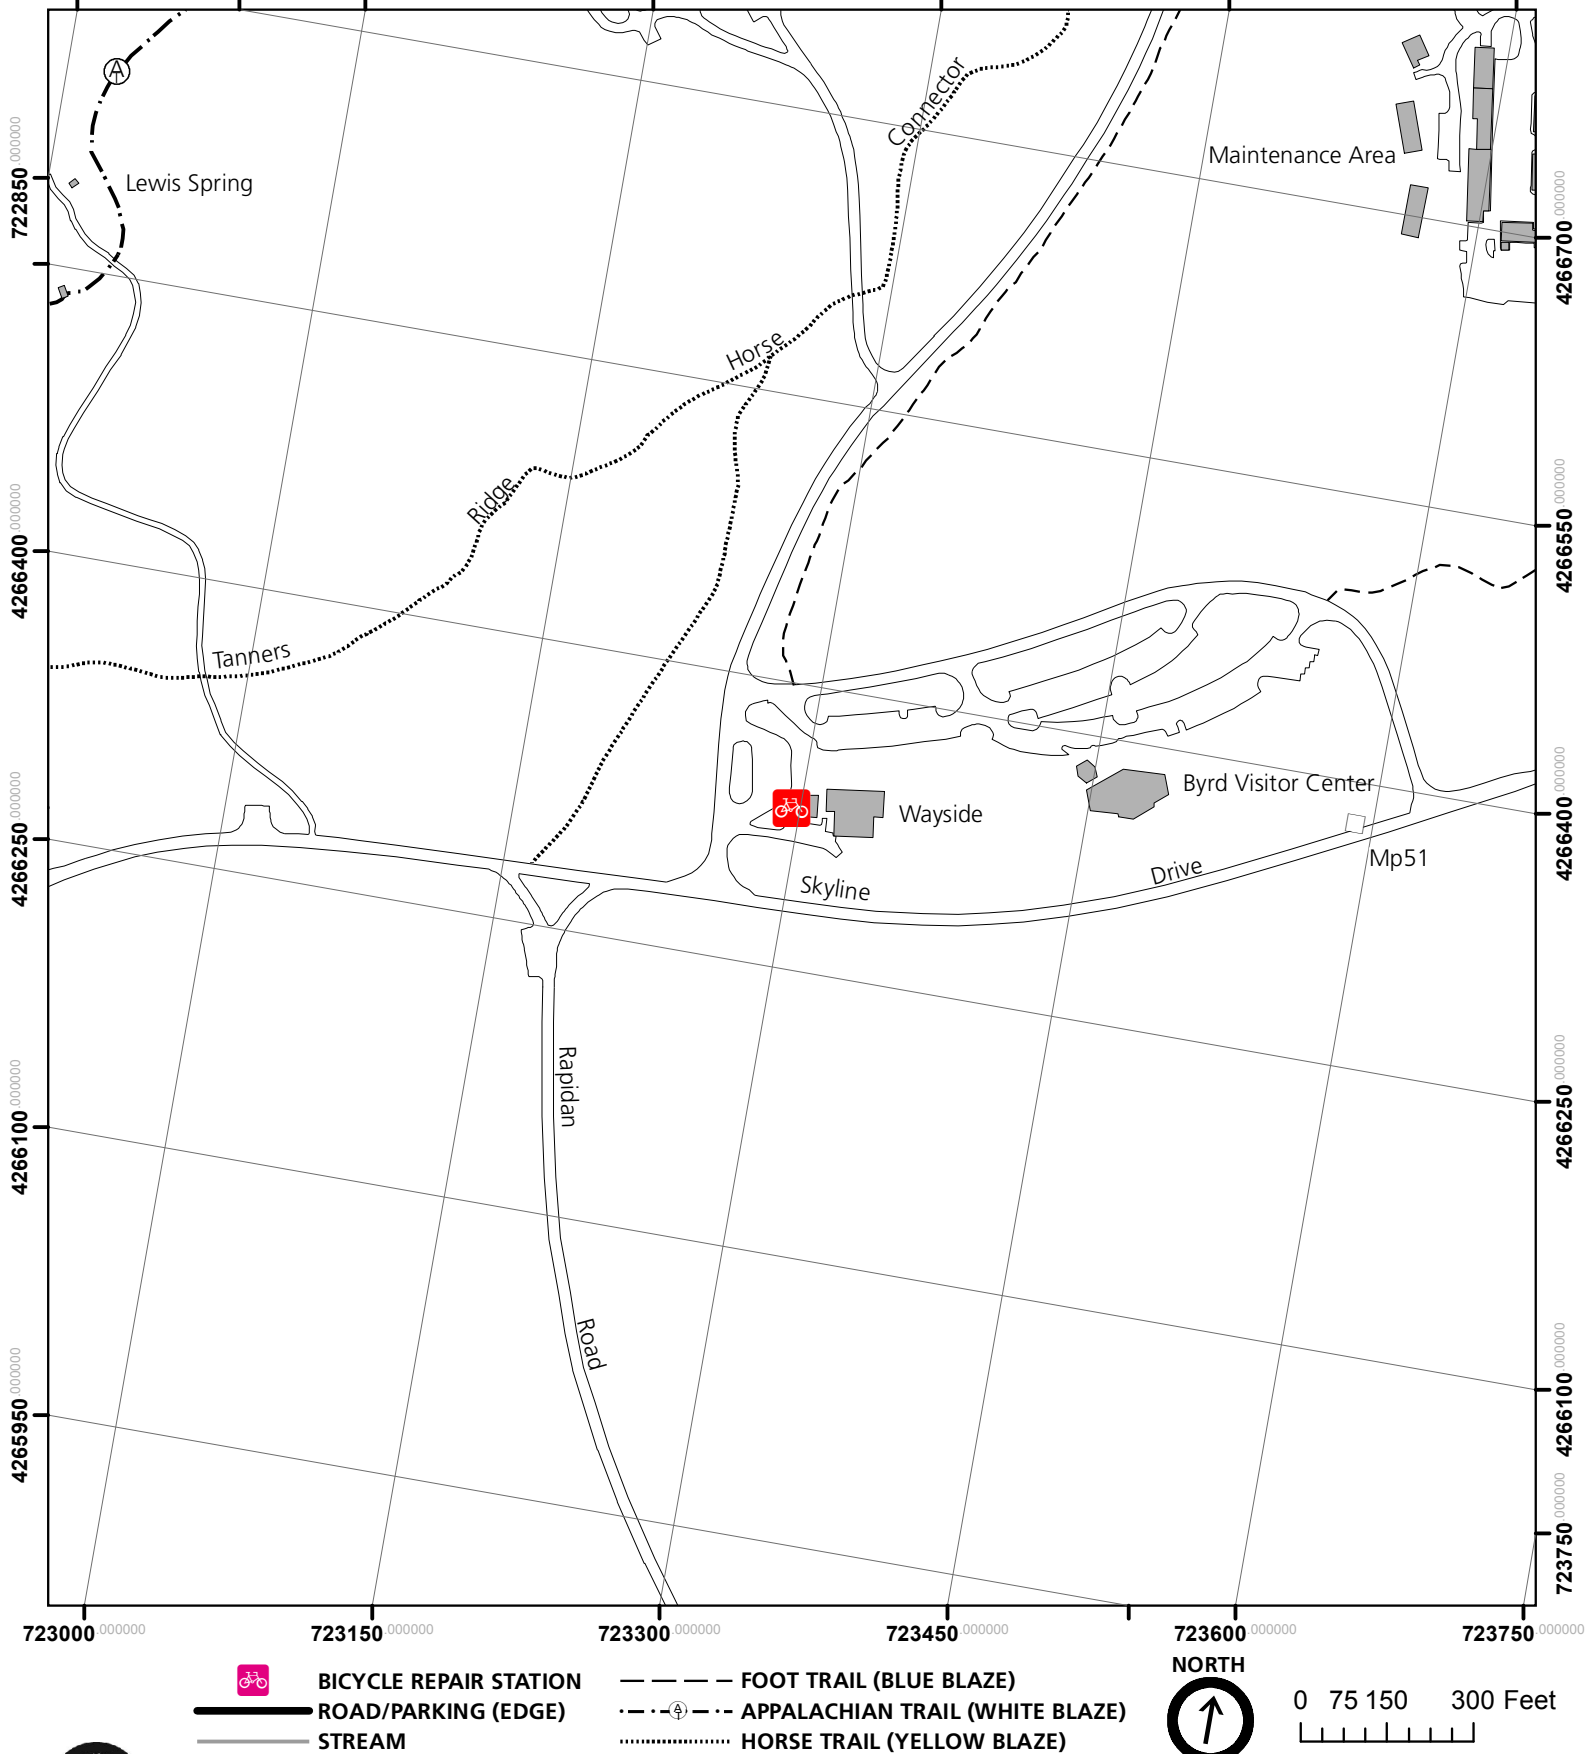

1/2017

Bicycle Repair Stations - Big Meadows Wayside Parking

- BICYCLE REPAIR STATION
- ROAD/PARKING (EDGE)
- STREAM
- FOOT TRAIL (BLUE BLAZE)
- APPALACHIAN TRAIL (WHITE BLAZE)
- HORSE TRAIL (YELLOW BLAZE)

Leave No Trace Preservation through education: building awareness, appreciation, and most of all, respect for our public recreation places.