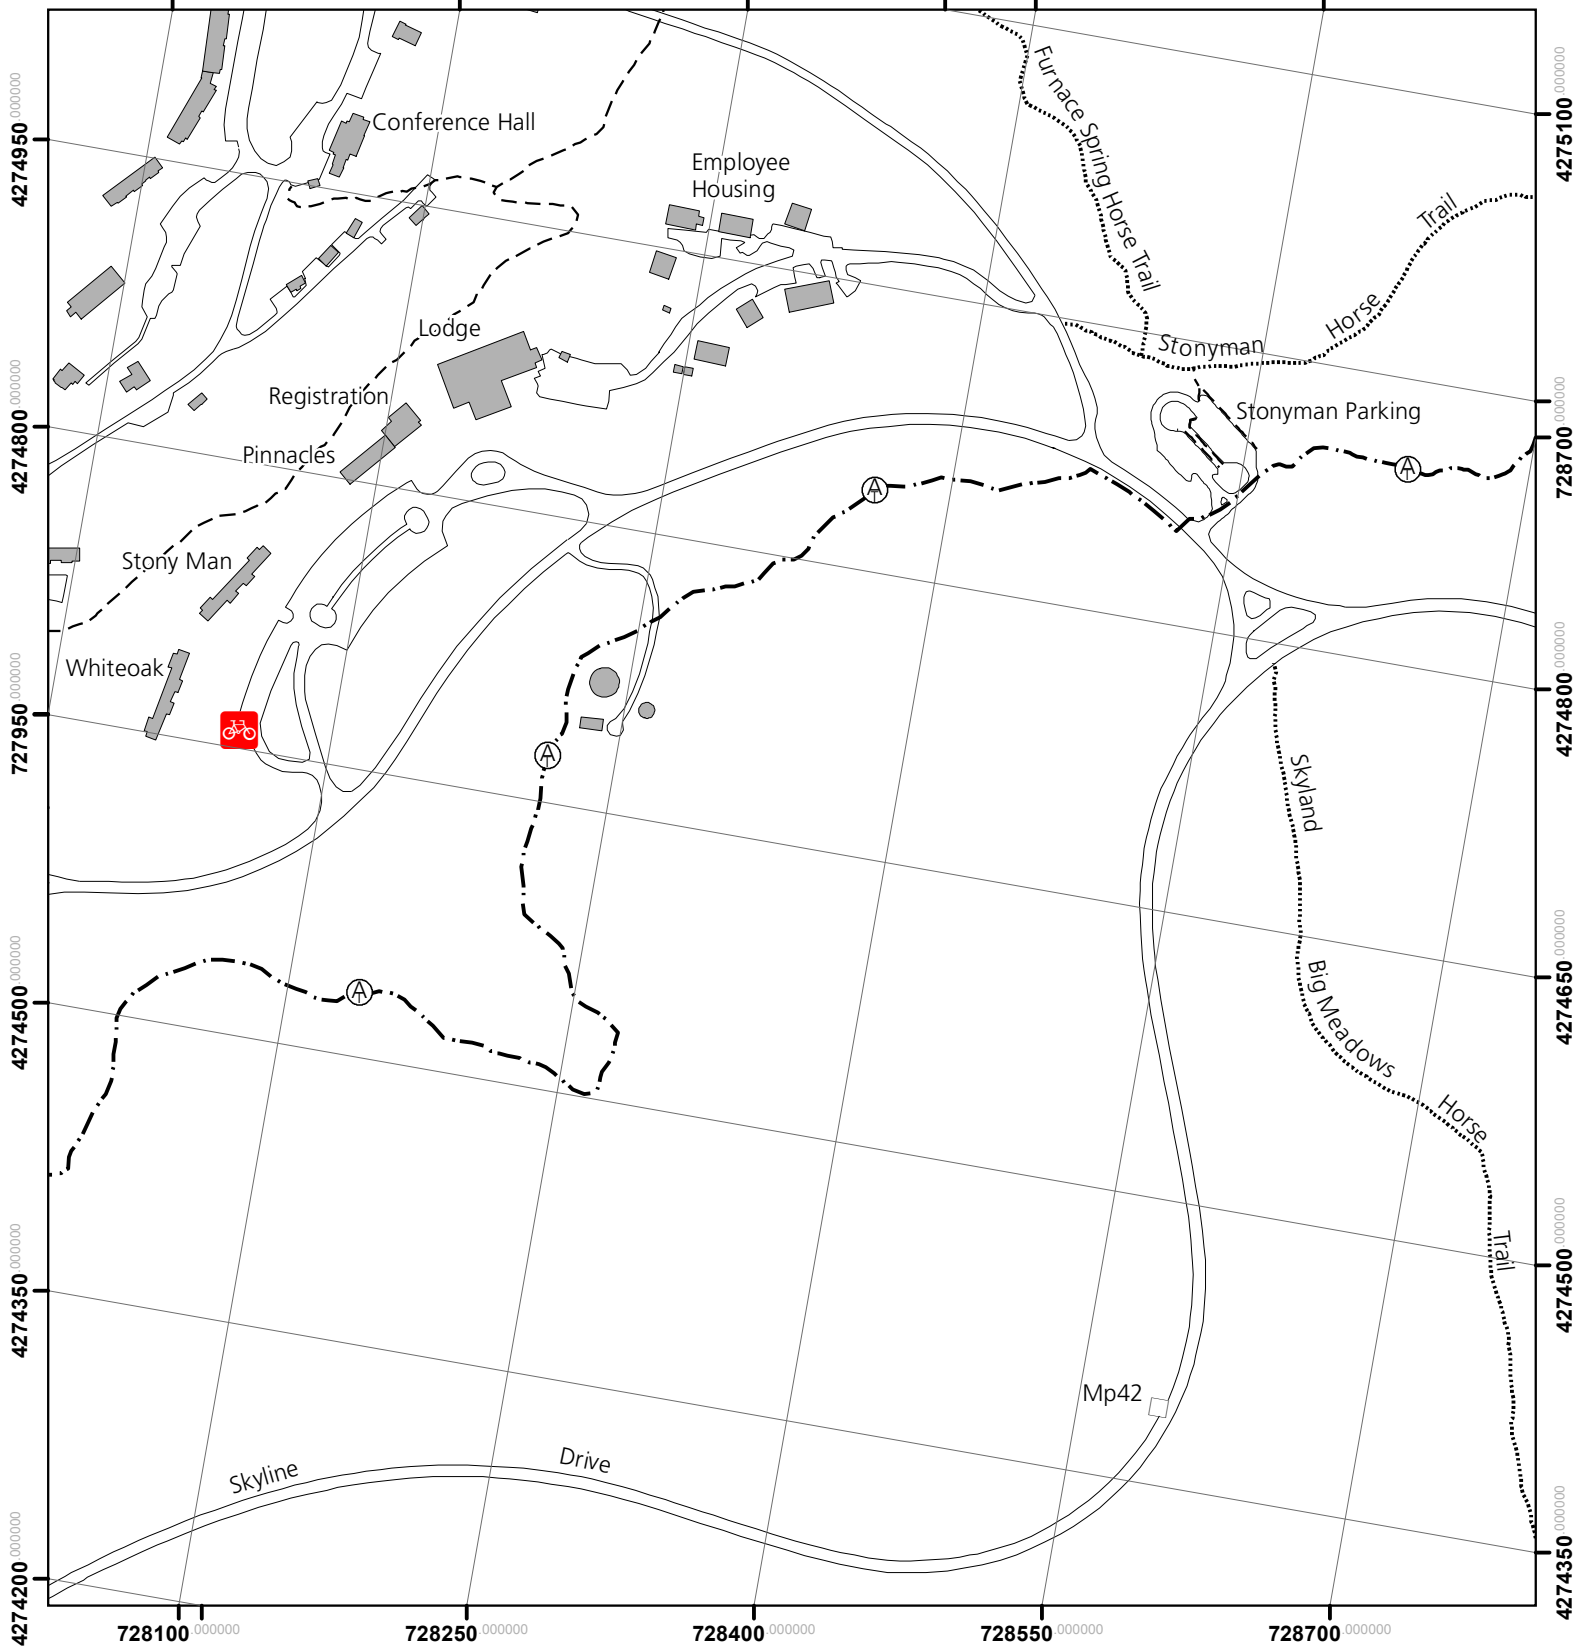

1/2017

Bicycle Repair Stations - Skyland's Lodge Parking

- BICYCLE REPAIR STATION
- ROAD/PARKING (EDGE)
- STREAM
- FOOT TRAIL (BLUE BLAZE)
- APPALACHIAN TRAIL (WHITE BLAZE)
- HORSE TRAIL (YELLOW BLAZE)

0 75 150 300 Feet