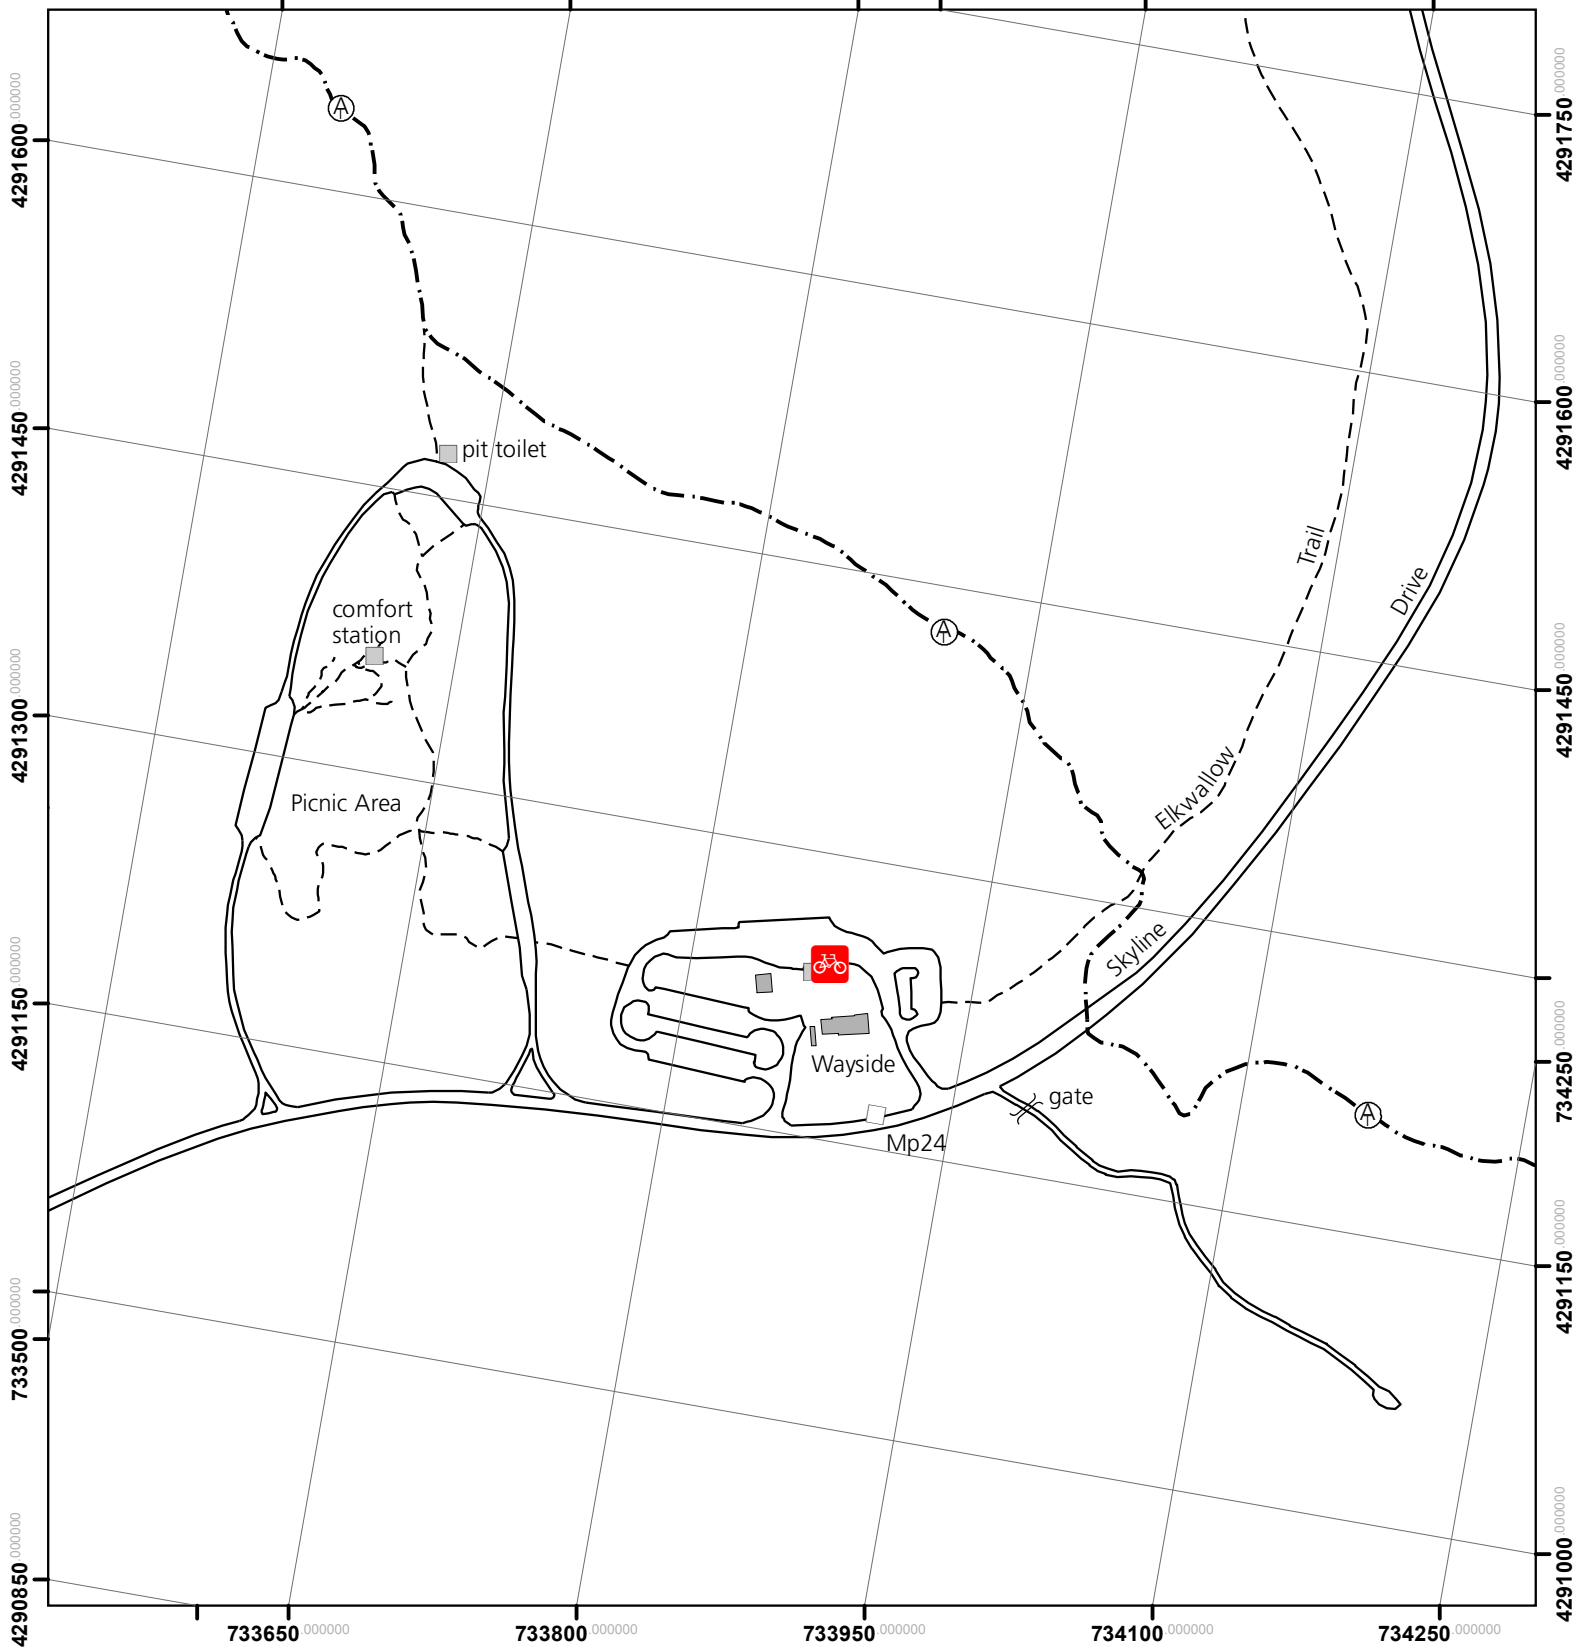

1/2017

Bicycle Repair Stations - Elkwallow Wayside Parking

- BICYCLE REPAIR STATION
- ROAD/PARKING (EDGE)
- FOOT TRAIL (BLUE BLAZE)
- APPALACHIAN TRAIL (WHITE BLAZE)

Leave No Trace Preservation through education: building awareness, appreciation, and most of all, respect for our public recreation places.